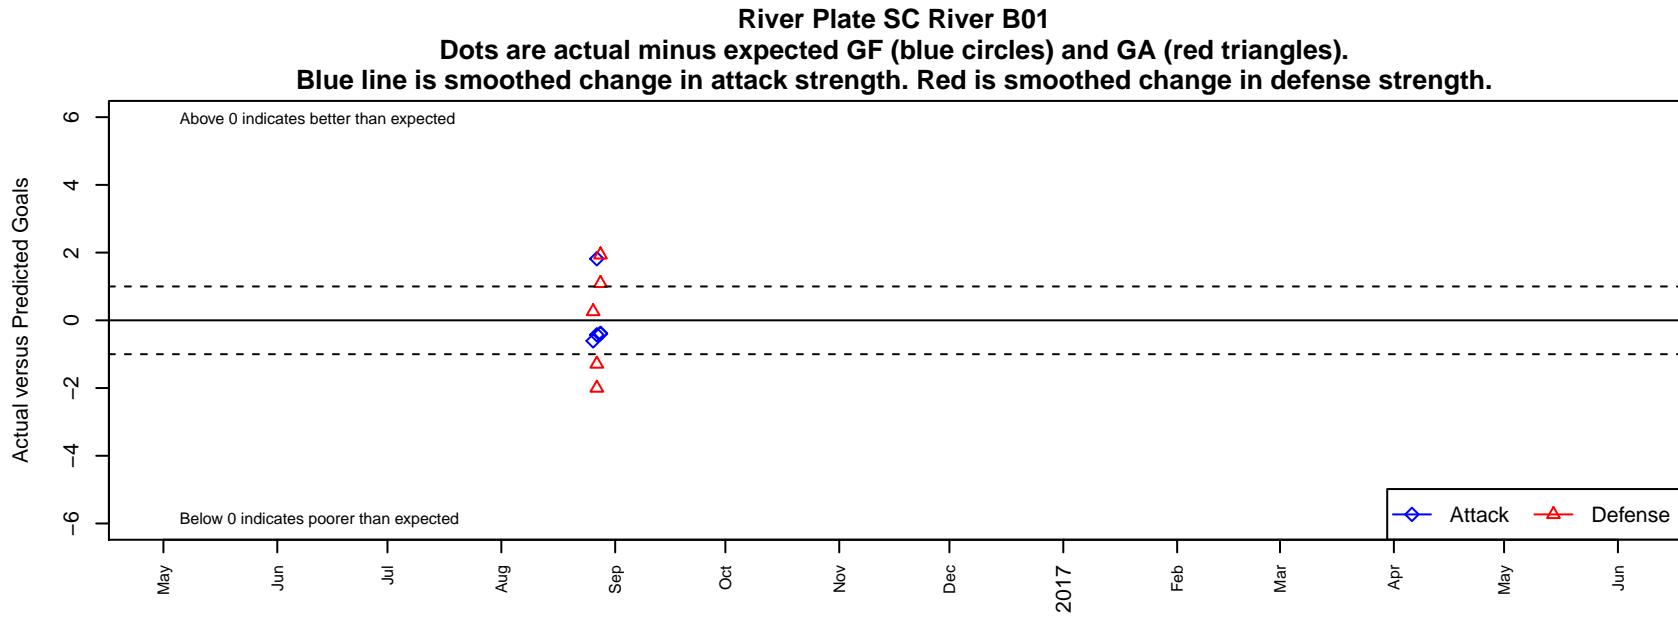

# River Plate SC River B01

River Plate SC  
NE Portland, OR  
B01 total strength=1368  
attack=9.51 defense=5.39  
notes= RPFC; NPS

alt names used:  
RPSC River 2001

Venues played:  
2016 Summer Slam Gold/Silver U16

<b>date</b>	<b>home</b>		<b>away</b>		<b>venue</b>	<b>pred.home</b>	<b>pred.away</b>
2016-08-28	River Plate SC River B01	1	Crossfire Oregon Green I B01	0	2016 Summer Slam Gold/Silver U16	1.40	1.94
2016-08-28	River Plate SC River B01	0	Crossfire Select Greenwalt B01	2	2016 Summer Slam Gold/Silver U16	0.38	3.09
2016-08-27	NK Havoc B01	3	River Plate SC River B01	4	2016 Summer Slam Gold/Silver U16	1.00	4.43
2016-08-27	Seattle United W Blue B01	3	River Plate SC River B01	4	2016 Summer Slam Gold/Silver U16	1.71	2.18
2016-08-26	River Plate SC River B01	2	Crossfire Oregon Green II B01	1	2016 Summer Slam Gold/Silver U16	2.61	1.26